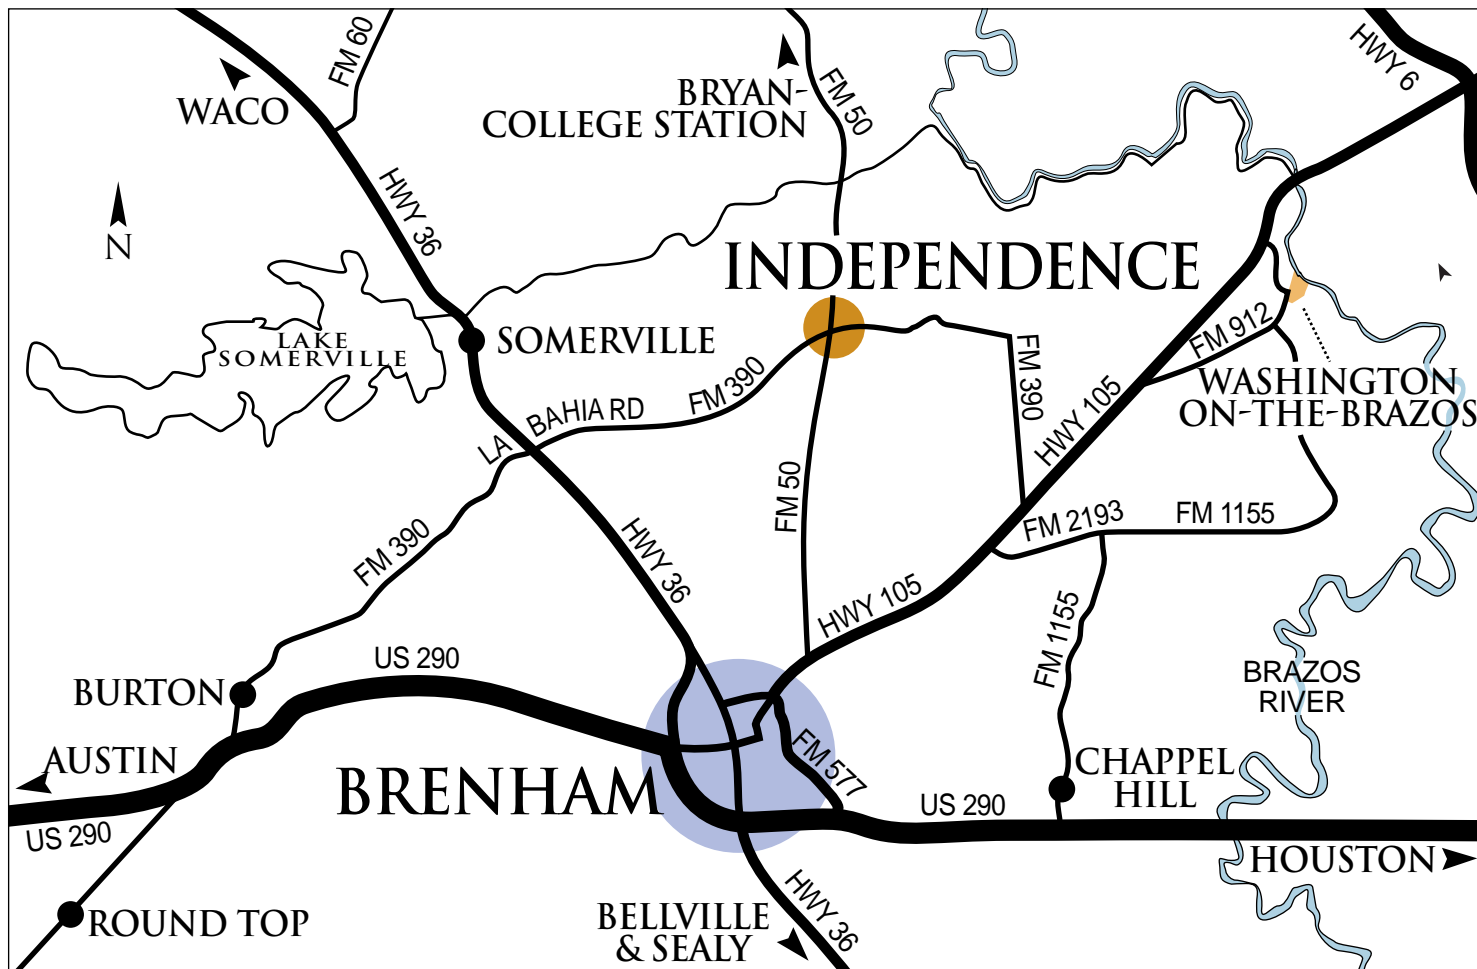

How to Find Independence

From Austin or Houston:

Take Hwy 290 to Brenham

Take FM 577 toward Hwy 105 (3 miles)

Turn Right onto TX-105 (Embrey St.). Continue to follow TX-105 (2 miles)

Turn Left onto FM 50 (9 miles) to Independence

From College Station:

Take Raymond Stotzer Pkwy/FM 60. Continue to follow FM 60 (6 miles)

Turn Left onto FM 50 (18 miles) to Independence

From Waco:

Take Hwy 77 south to Cameron (50 miles)

Take Hwy 36 toward Brenham (40 miles)

Turn left onto FM 390 (9 miles) to Independence

From Dallas/Ft. Worth:

Take Interstate 35E/35W to 35

Take 35 to Waco and Hwy 77

Follow directions from Waco to Independence

www.IndependenceTx.com