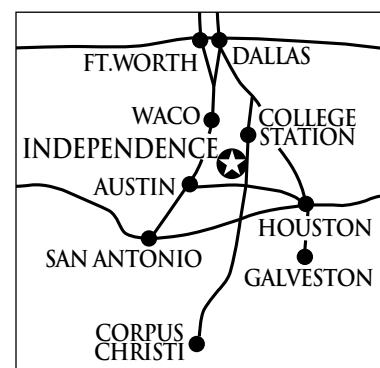

How to Find Independence

From Austin or Houston:

Take Hwy 290 to Brenham

Take FM 577 toward Hwy 105 (3 miles)

Turn Right onto TX-105 (Embrey St.). Continue to follow TX-105 (2 miles)

Turn Left onto FM 50 (9 miles) to Independence

From College Station:

Take Raymond Stotzer Pkwy/FM 60. Continue to follow FM 60 (6 miles)

Turn Left onto FM 50 (18 miles) to Independence

From Waco:

Take Hwy 77 south to Cameron (50 miles)

Take Hwy 36 toward Brenham (40 miles)

Turn left onto FM 390 (9 miles) to Independence

From Dallas/Ft. Worth:

Take Interstate 35E/35W to 35

Take 35 to Waco and Hwy 77

Follow directions from Waco to Independence

www.IndependenceTx.com